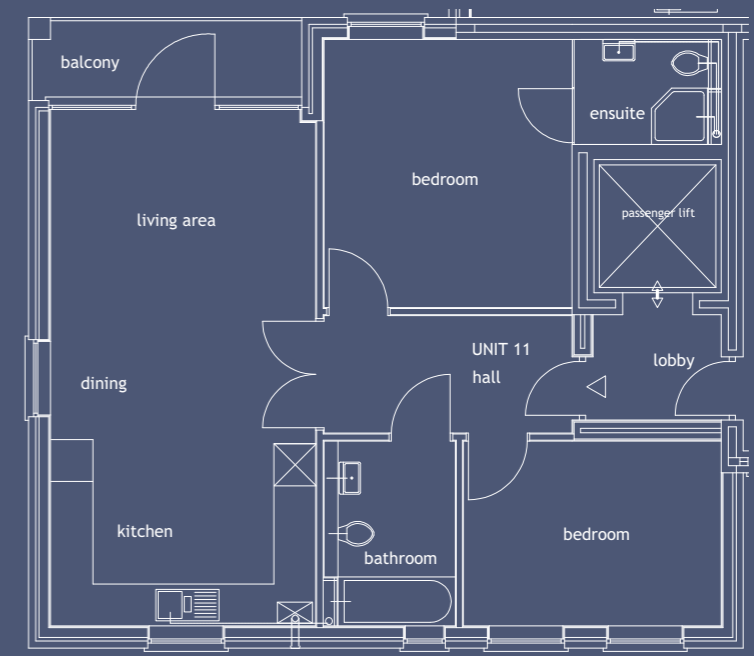

Apartment 5

Living	4.950 x 3.450
Kitchen/Dining	5.500 x 2.350
Bedroom 1	4.400 x 2.700
Bedroom 2	3.550 x 2.950
Balcony	5.000 x 3.600

Apartments 6, 8 & 10

Kitchen/living area	7.050 x 4.400
Bedroom 1	4.600 x 3.050
Bedroom 2	3.500 x 2.500
Bathroom	2.300 x 1.750
En-suite	2.300 x 1.850
Balconies	
Apartment 10 Juliette balcony	

Apartments 7, 9, 11 & 12

Kitchen/living area	7.300 x 3.770
Bedroom 1	3.700 x 3.550
Bedroom 2	3.700 x 2.700
Bathroom	2.700 x 2.000
En-suite	2.000 x 1.350
Balcony	3.800 x 1.100m