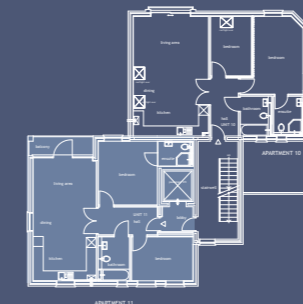

Apartment 5

Living	4.950 x 3.450
Kitchen/Dining	5.500 x 2.350
Bedroom 1	4.400 x 2.700
Bedroom 2	3.550 x 2.950
Balcony	5.000 x 3.600

Apartments 6, 8 & 10

Kitchen/living area	7.050 x 4.400
Bedroom 1	4.600 x 3.050
Bedroom 2	3.500 x 2.500
Bathroom	2.300 x 1.750
En-suite	2.300 x 1.850
Balconies	
Apartment 10 Juliette balcony	

Apartments 7, 9, 11 & 12

Kitchen/living area	7.300 x 3.770
Bedroom 1	3.700 x 3.550
Bedroom 2	3.700 x 2.700
Bathroom	2.700 x 2.000
En-suite	2.000 x 1.350
Balcony	3.800 x 1.100m