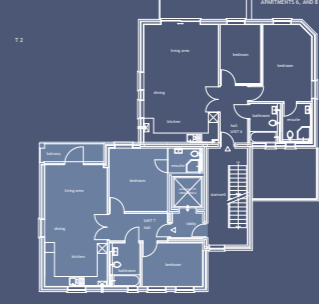

Apartment 5

Living	4.950 x 3.450
Kitchen/Dining	5.500 x 2.350
Bedroom 1	4.400 x 2.700
Bedroom 2	3.550 x 2.950
Balcony	5.000 x 3.600

Apartments 6, 8 & 10

Kitchen/living area	7.050 x 4.400
Bedroom 1	4.600 x 3.050
Bedroom 2	3.500 x 2.500
Bathroom	2.300 x 1.750
En-suite	2.300 x 1.850
Balconies	
Apartment 10 Juliette balcony	

Apartments 7, 9, 11 & 12

Kitchen/living area	7.300 x 3.770
Bedroom 1	3.700 x 3.550
Bedroom 2	3.700 x 2.700
Bathroom	2.700 x 2.000
En-suite	2.000 x 1.350
Balcony	3.800 x 1.100m