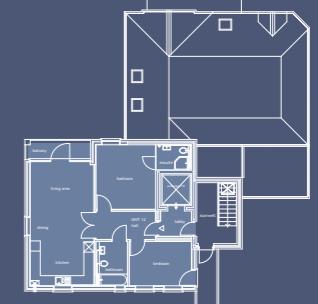

Apartment 5

Living	4.950 x 3.450
Kitchen/Dining	5.500 x 2.350
Bedroom 1	4.400 x 2.700
Bedroom 2	3.550 x 2.950
Balcony	5.000 x 3.600

Apartments 6, 8 & 10

Kitchen/living area	7.050 x 4.400
Bedroom 1	4.600 x 3.050
Bedroom 2	3.500 x 2.500
Bathroom	2.300 x 1.750
En-suite	2.300 x 1.850
Balconies	
Apartment 10 Juliette balcony	

Apartments 7, 9, 11 & 12

Kitchen/living area	7.300 x 3.770
Bedroom 1	3.700 x 3.550
Bedroom 2	3.700 x 2.700
Bathroom	2.700 x 2.000
En-suite	2.000 x 1.350
Balcony	3.800 x 1.100m